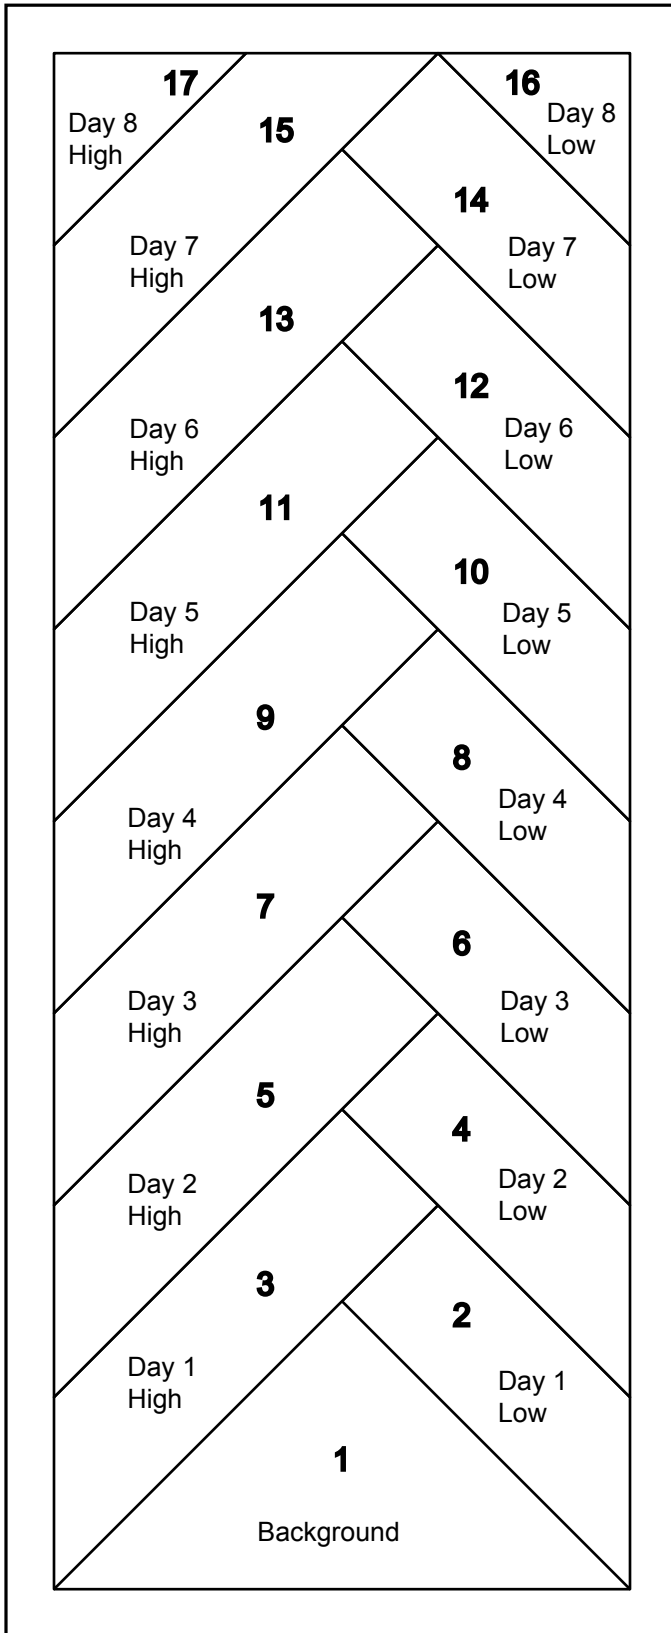

Seaside Stitches French Braid Temperature Quilt Blocks

print at 100% scale

Section A

Section B

Seaside Stitches French Braid Temperature Quilt Blocks

Section D

Section C

Tape to the top of section B

Tape to the top of section C