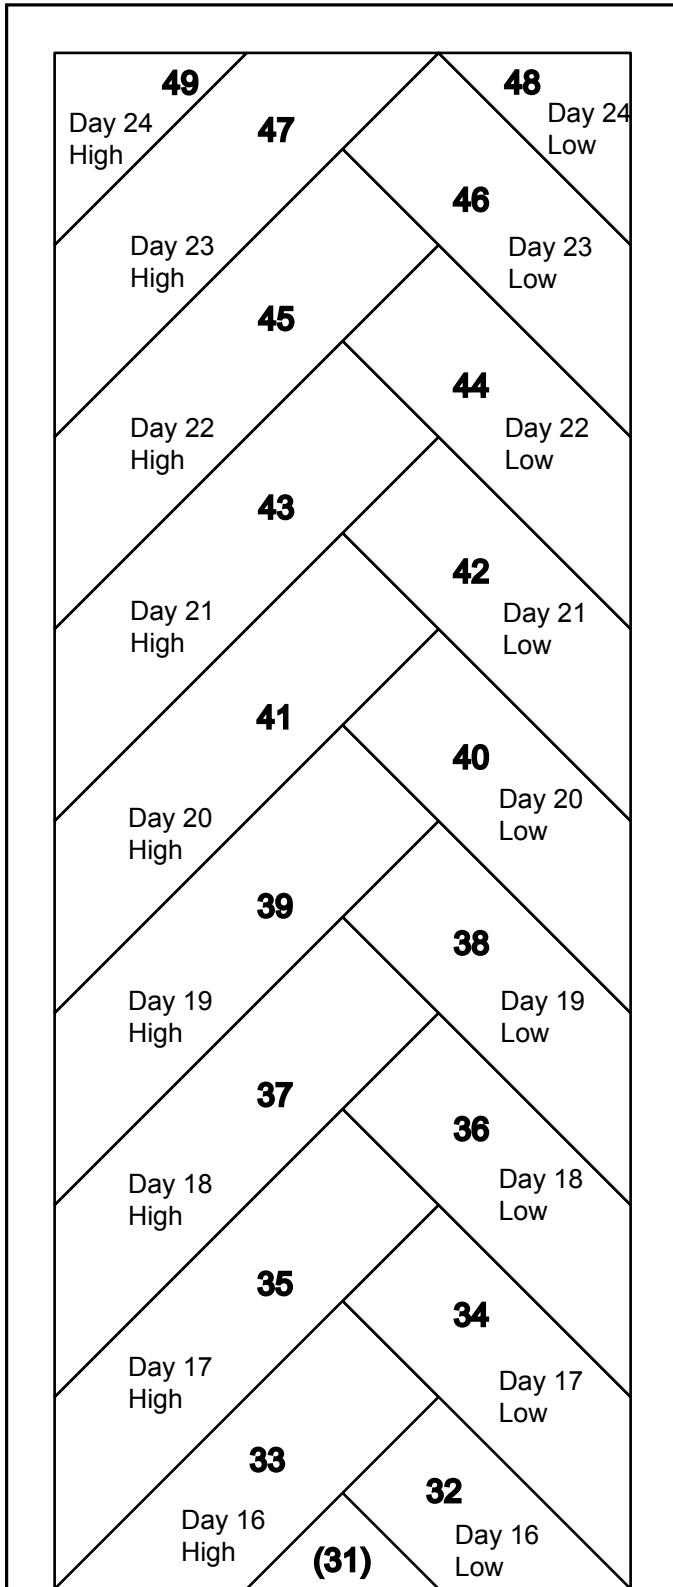

Seaside Stitches French Braid Temperature Quilt Blocks

print at 100% scale

Section A

Section B

Seaside Stitches French Braid Temperature Quilt Blocks

Section D

Section C

Tape to the top of section B

Tape to the top of section C