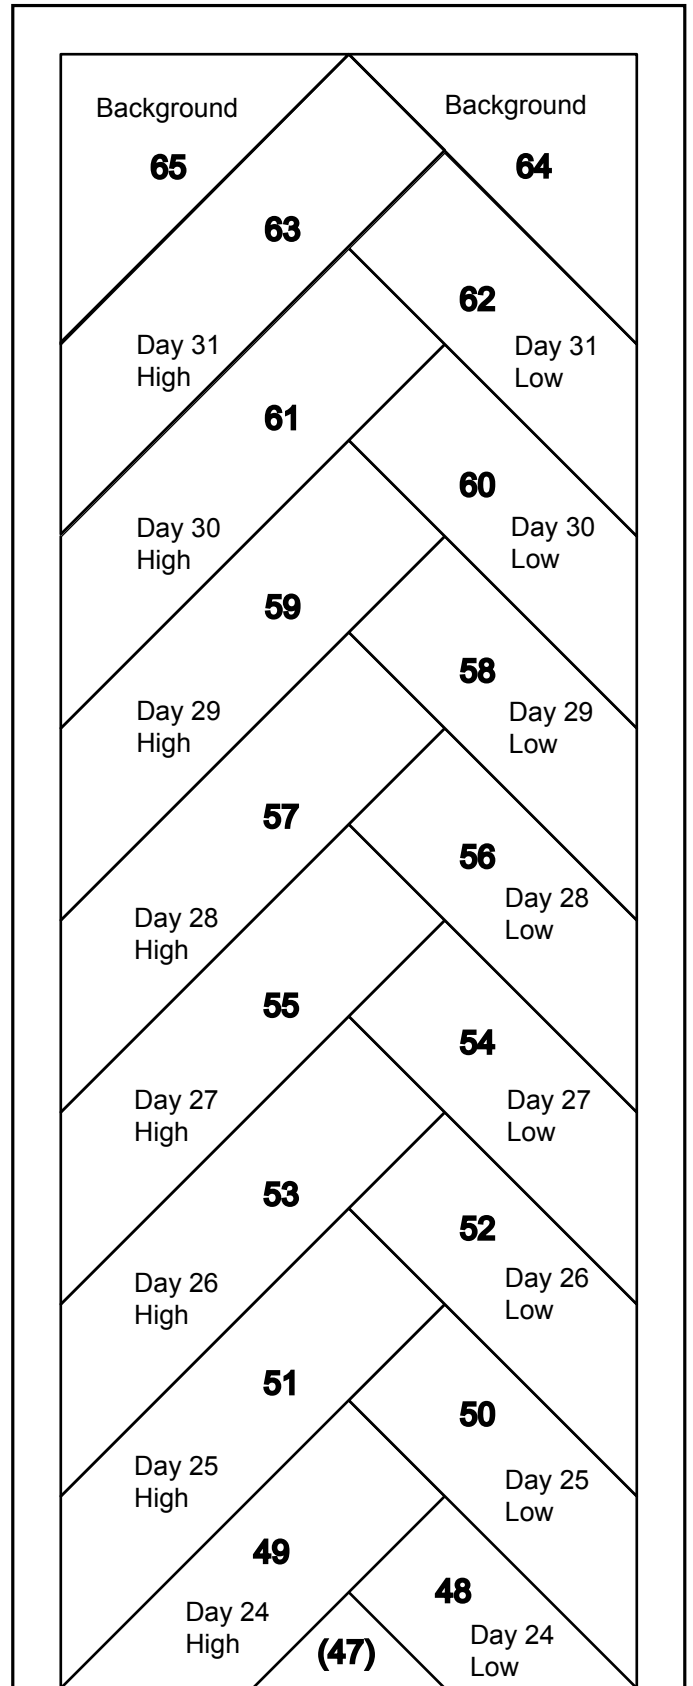

Seaside Stitches French Braid Temperature Quilt Blocks

print at 100% scale

Section A

Section B

Seaside Stitches French Braid Temperature Quilt Blocks

Section D

Section C

Tape to the top of section B

Tape to the top of section C