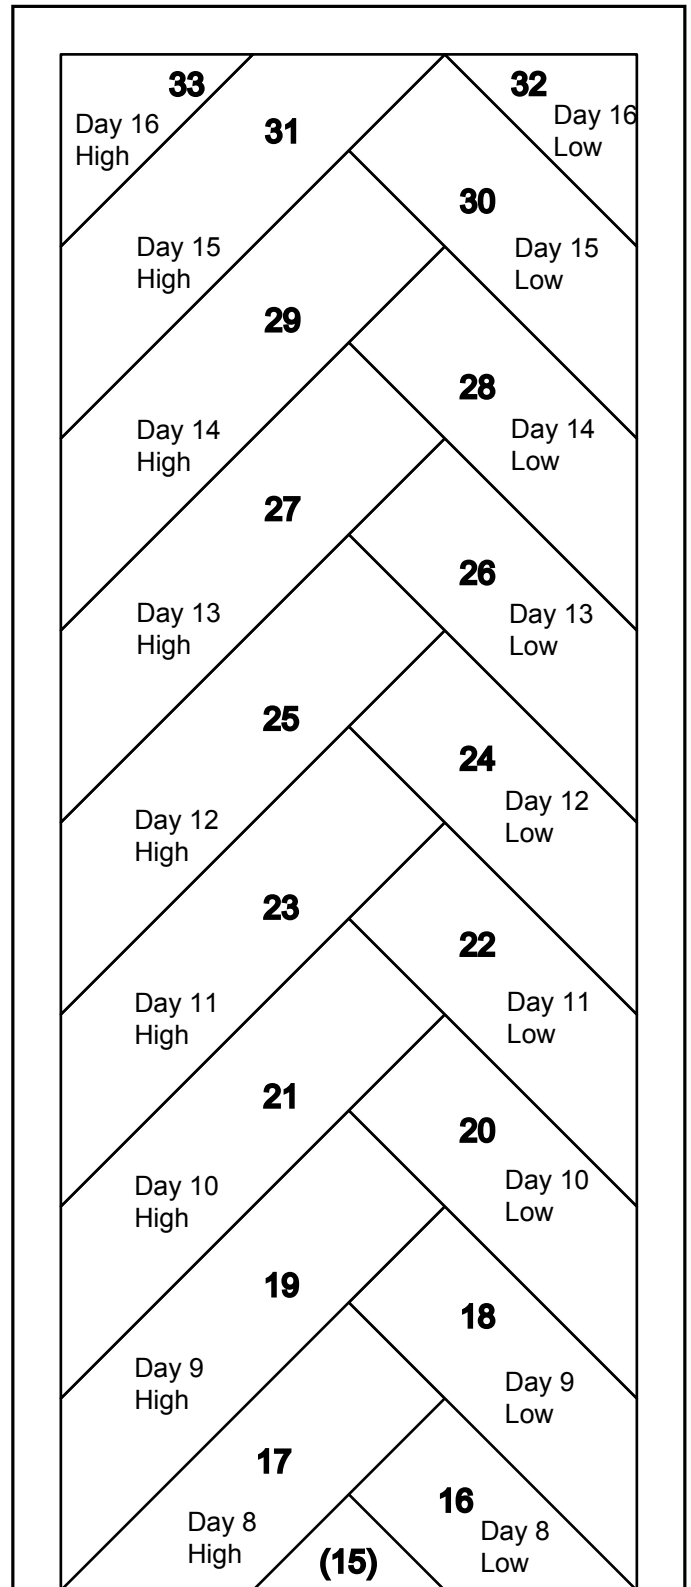

Seaside Stitches French Braid Temperature Quilt Blocks

print at 100% scale

Section A

Section B

Seaside Stitches French Braid Temperature Quilt Blocks

Section D

Section C

Tape to the top of section B

Tape to the top of section C